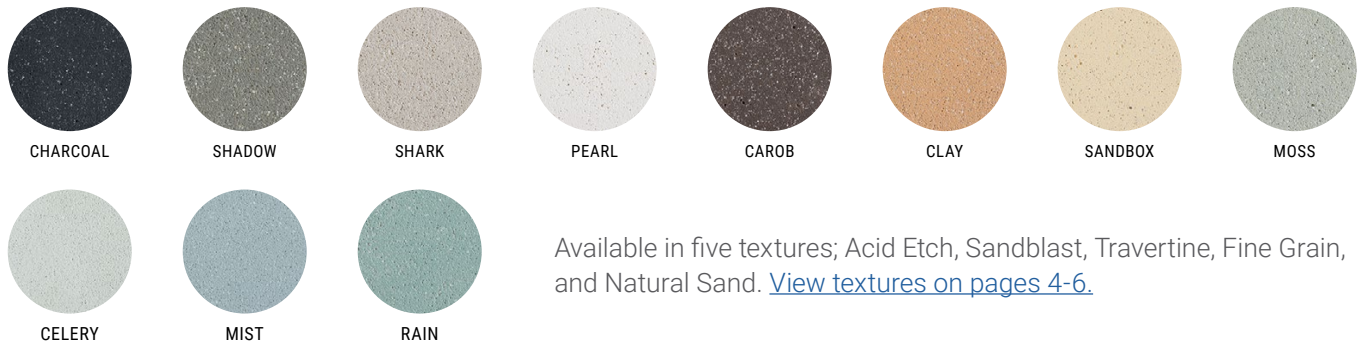

Materials & Finishes

GFRC LIGHTWEIGHT CONCRETE
FRP FIBERGLASS
POWDER-COATED ALUMINUM & STEEL
GREENSCREEN TRELLIS
WEATHERING STEEL
WOOD VARIETIES
RECYCLED PLASTIC LUMBER

This document is intended as an overview of our materials & finishes. Images of samples are provided as a guide. Physical samples and swatch books can be ordered on our website at tournesol.com/finishes.

For more information about our materials, see tournesol.com/care.

GFRC - Lightweight Concrete

Available in five textures; Acid Etch, Sandblast, Travertine, Fine Grain, and Natural Sand. [View textures on pages 4-6.](#)

IRON* - DESIGNER COLOR
ROUGH STUCCO

IRON* - DESIGNER COLOR
ORANGE PEEL

BRONZE* - DESIGNER COLOR
SMOOTH

BRONZE* - DESIGNER COLOR
ROUGH STUCCO

BRONZE* - DESIGNER COLOR
ORANGE PEEL

SILVER* - DESIGNER COLOR
SMOOTH

SILVER* - DESIGNER COLOR
ROUGH STUCCO

SILVER* - DESIGNER COLOR
ORANGE PEEL

**Designer colors may result in an upcharge.*

FRP - Fiberglass

PITCH
SMOOTH

PITCH
ROUGH STUCCO

PITCH
ORANGE PEEL

SHADOW
SMOOTH