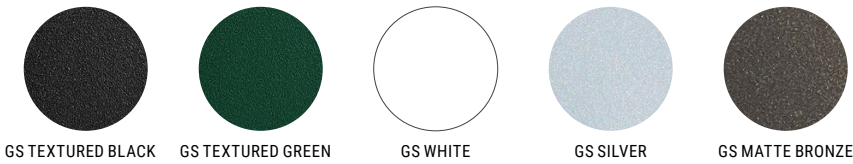

Greenscreen Trellis